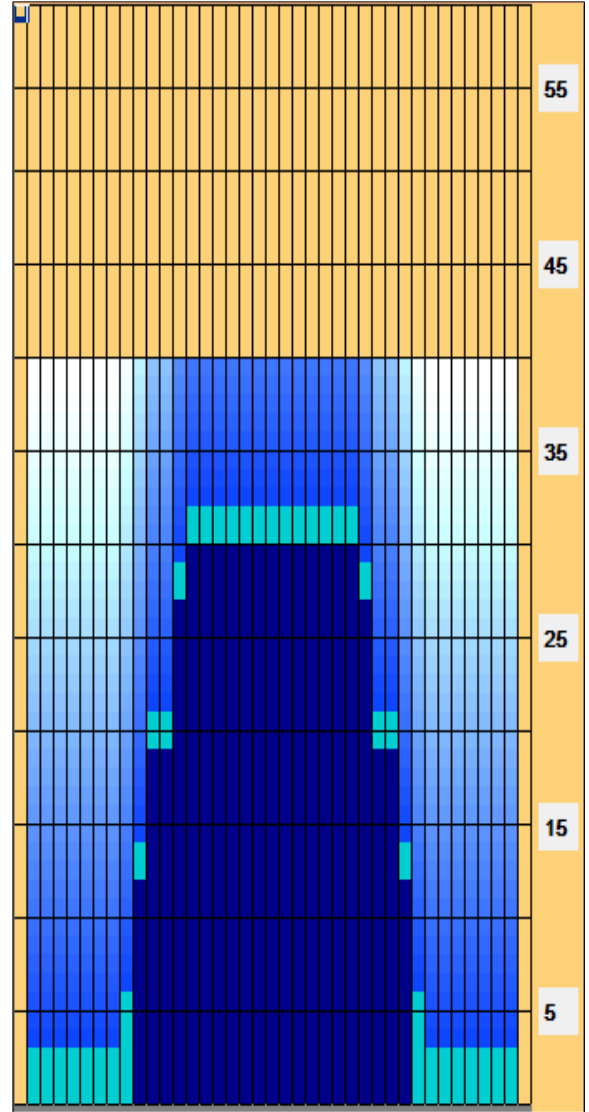

Kegel Recreation Series - BOURBON STREET - 6240

Oil Pattern Distance:	40 Feet	Reverse Brush Drop:	40 Feet	Oil Per Board:	50 uL
Forward Oil Total:	15.6 mL	Reverse Oil Total:	7.85 mL	Volume Oil Total:	23.45 mL
Forward Boards Crossed:	312 Boards	Reverse Boards Crossed:	157 Boards	Total Boards Crossed:	469 Boards

	Start	Stop	Loads	Speed	Crossed	Start	End	Feet	T.Oil
1	2L	2R	3	14	111	0.0	3.9	3.9	5550
2	9L	9R	1	18	23	3.9	6.4	2.5	1150
3	10L	10R	3	18	63	6.4	14.0	7.6	3150
4	11L	11R	3	18	57	14.0	21.6	7.6	2850
5	13L	13R	3	18	45	21.6	29.2	7.6	2250
6	14L	14R	1	22	13	29.2	32.3	3.1	650
7	2L	2R	0	22	0	32.3	34.0	1.7	0
8	2L	2R	0	26	0	34.0	40.0	6.0	0

Conditioner:
Type In or Select One

TransferType:
Type In or Select One

Forward

Reverse

Combined

Buff

	Start	Stop	Loads	Speed	Crossed	Start	End	Feet	T.Oil
1	2L	2R	0	30	0	40.0	30.0	-10.0	0
2	14L	14R	1	22	13	30.0	26.9	-3.1	650
3	13L	13R	3	18	45	26.9	19.3	-7.6	2250
4	11L	11R	3	18	57	19.3	11.7	-7.6	2850
5	10L	10R	2	14	42	11.7	7.8	-3.9	2100
6	2L	2R	0	10	0	7.8	0.0	-7.8	0

Reverse Drop Brush 32'. Download PDF for full description.

Item	3L-7L:18L-18R	8L-12L:18L-18R	13L-17L:18L-18R	18L-18R:17R-13R	18L-18R:12R-8R	18L-18R:7R-3R
Description	Outside Track:Middle	Middle Track:Middle	Inside Track:Middle	Middle:Inside Track	Middle:Middle Track	Middle:Outside Track
Track Zone Ratio	7.67	2.5	1.02	1.02	2.5	7.67